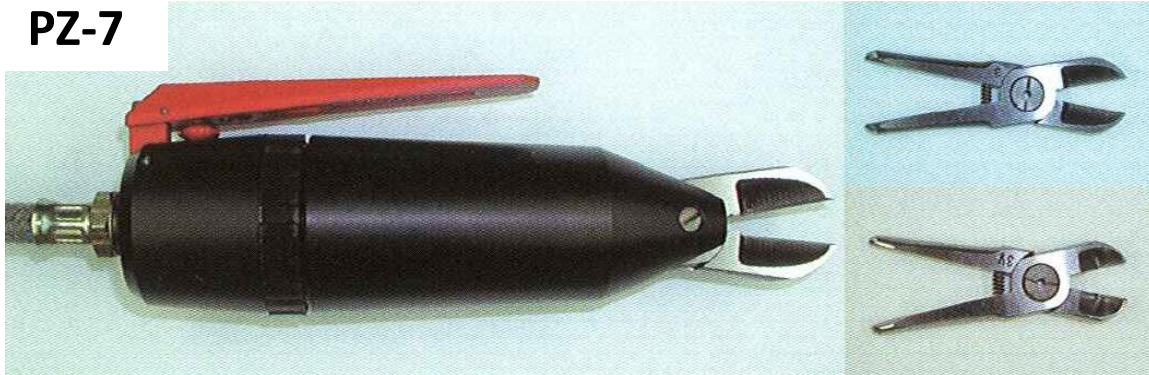

PAINEILMAPIHDIT

PZ-7

Ø33 mm, paino 500 gr

SPI-01P

Ø38 mm, paino 318 gr

MR-5

Ø30 mm, paino 130 gr